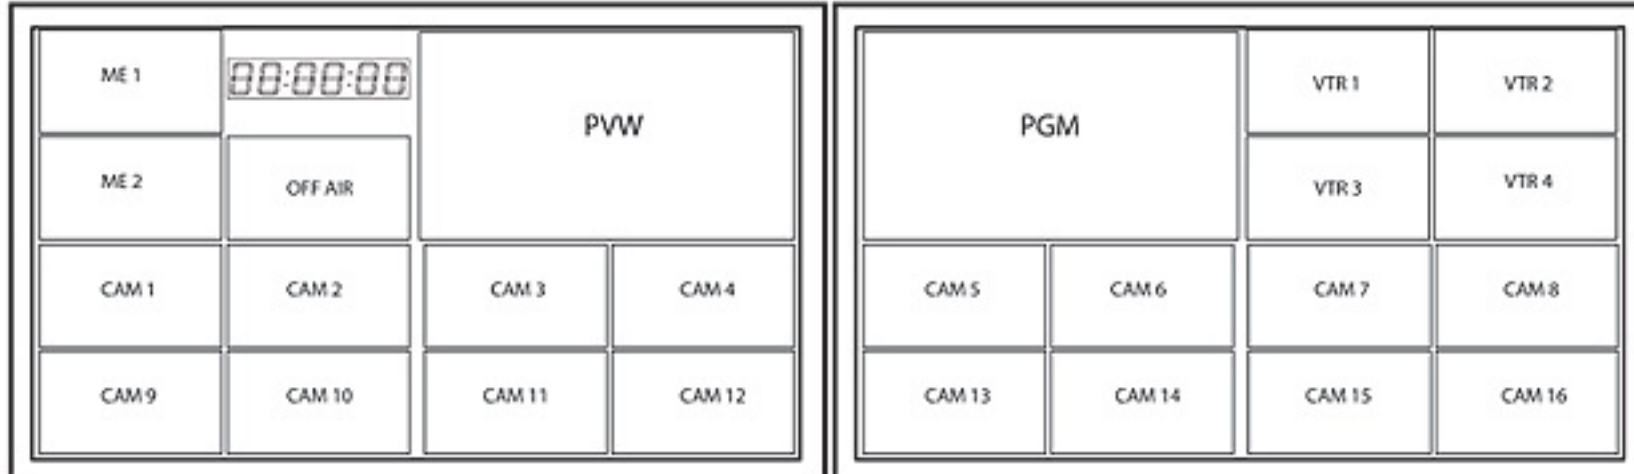

PRODUCTION MONITORS PLACEMENT

Switcher

ROSS HD-SD Vision mixer 32 Ch

1 Piece

Camera

Sony HXC 100 HD-SDI Camera
Sony hxcu-100 Kamera control unit
Sony rcp-750 kamera control panel
Sony hdvf-c 730w
Fujinon HAS18X7.6 lens
Tripot sachtlar
Triax camera cable

10 Piece
10 Piece
10 Piece
10 Piece
10 Piece
10 Piece
1400 mt.

Rec/Play

Aja KiPRO HD-SD recorder
Easy Payout & ingest
Sony HDW-2000 HD recorder

2 Piece
2 Piece
1 Piece

Preview Monitors

Miranda kaleido-k2 24ch mww
LG 40 inc lcd monitor
Sony 14 inc lcd monitor
Datron pc 19 inc
TV Logic 8" HD-SD monitor

1 Piece
2 Piece
5 Piece
4 Piece
2 Piece