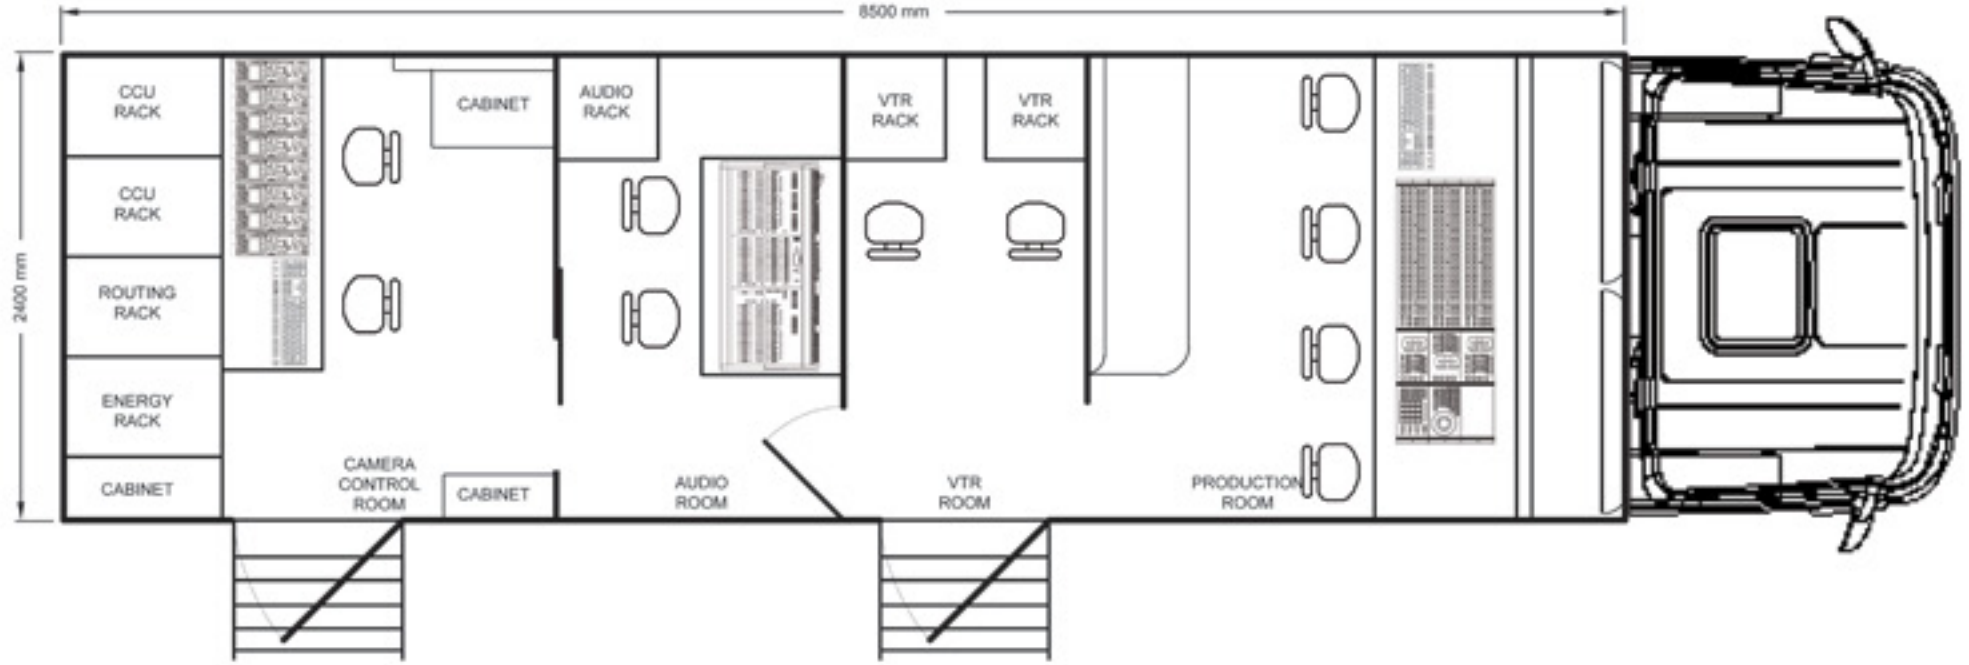

OBS5

Outside Broadcasting Van

PRODUCTION MONITORS PLACEMENT