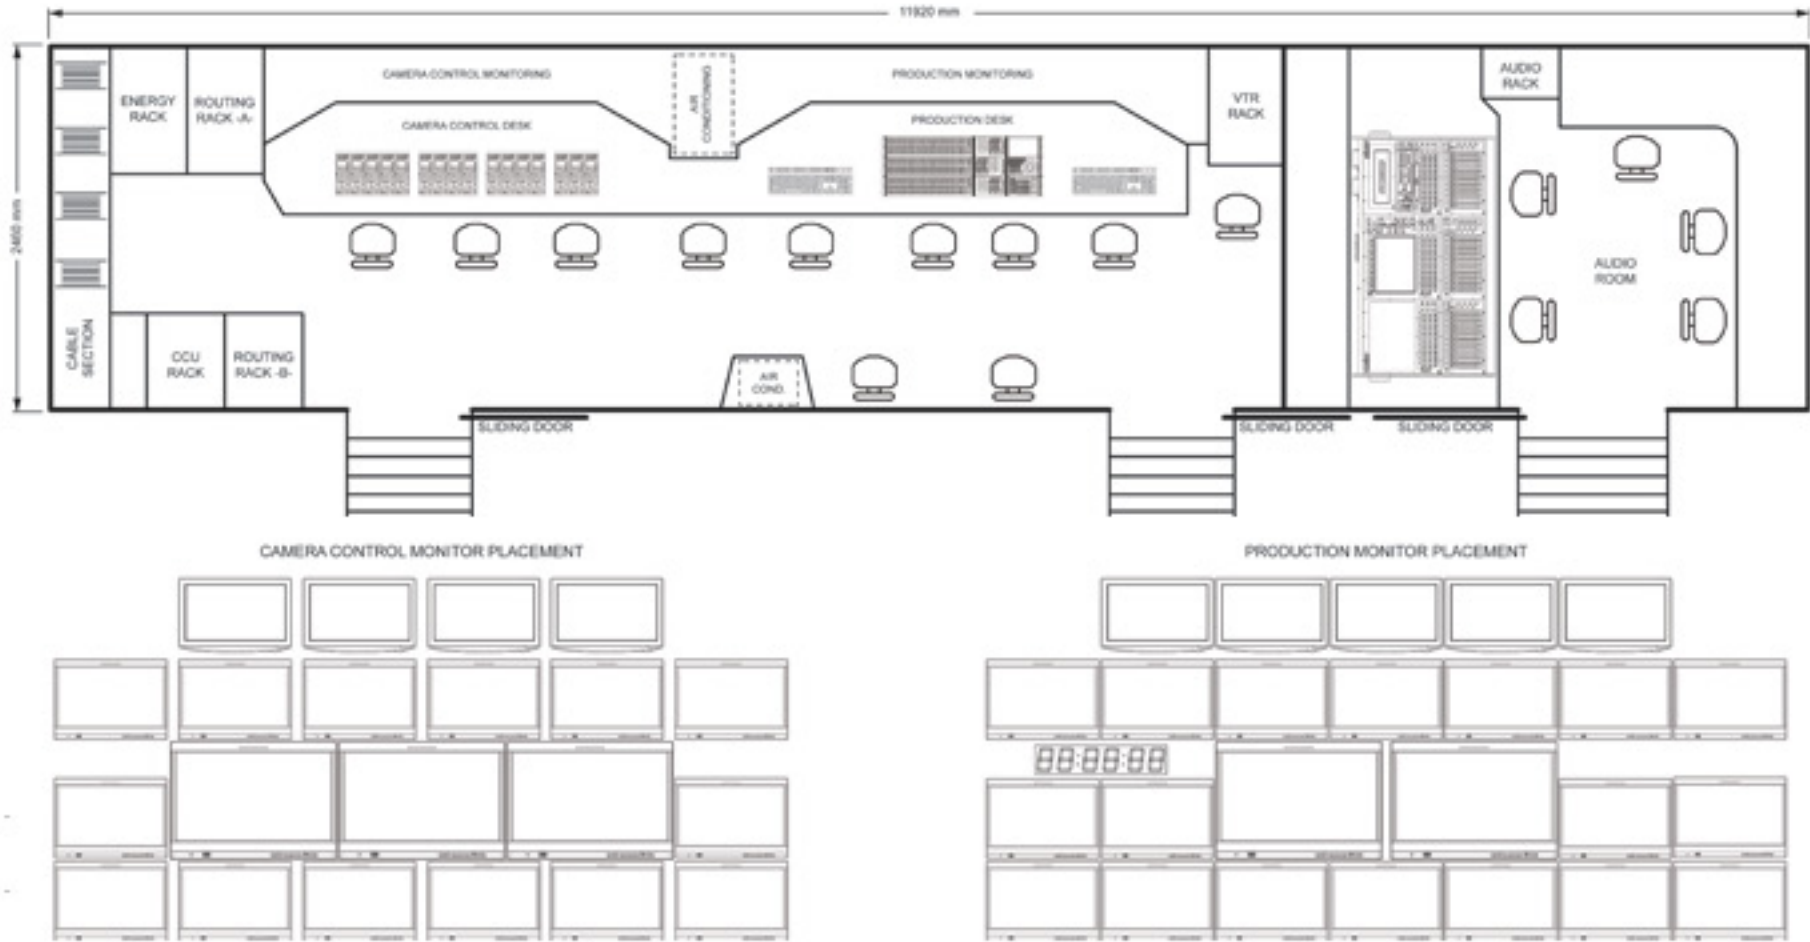

OB7

Outside Broadcasting Van

Switcher

Sony MVS-6000 SWITCHER
2.5 ME 32 INPUT 24 OUTPUT 8 KEY 4 DVE 1 Adet

Camera

SONY HXCU-100 HD-SD CAMERA 12 Piece (maks 18)
SONY CCU-100 CAMERA CONTROL UNIT 12 Piece
SONY RCP1500 CAMERA CONTROL PANEL 12 Piece
SONY HDVF-C 730 12 Piece
CANON KJ20X8.5B KRSD LENS 12 Piece
SACHTLER TRIPOD 12 Piece