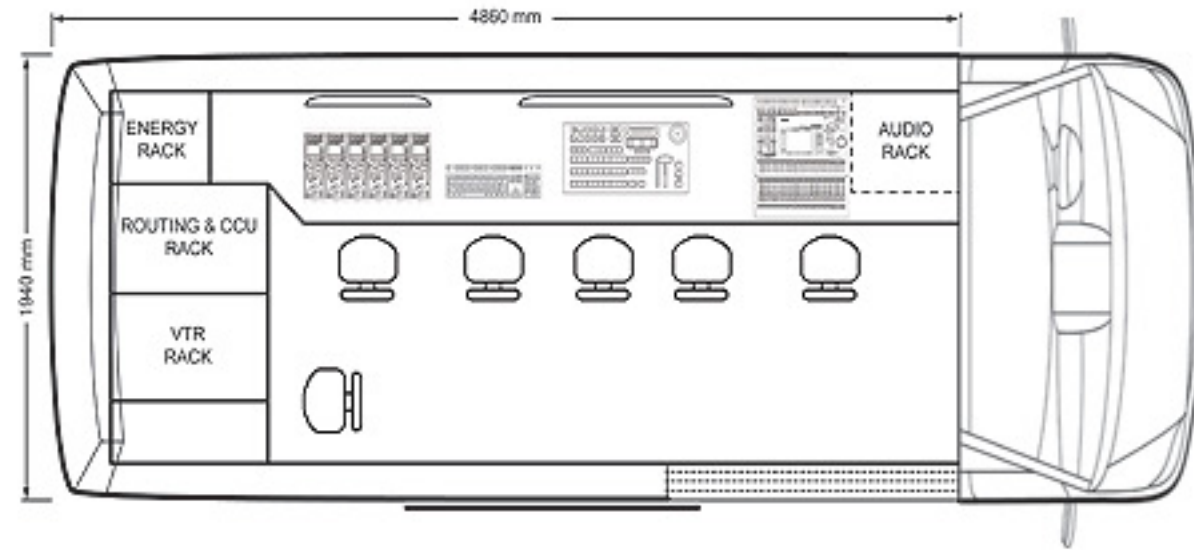

PRODUCTION MONITORS PLACEMENT

Switcher

Crossover HD-SDI 2 dvc 12 input switcher	1 Piece
--	---------

Camera

Sony HXC-100 HD-SDI camera	6 Piece
Sony HXCU-100 camera control unit	6 Piece
Sony RCP 750 camera control panel	6 Piece
Sony HDVF-C730W	6 Piece
Triax camera cable	6 Piece
Fujinon HAS18X7.6 HD lens	6 Piece

Monitors

Sony LMD 1410/1420 LCD monitor	2 Piece
LG 47" LCD TV for HD	1 Piece
TV LOGIC Multi Format HD-SDI	2 Piece

Recording

Sony EX-30 SXS recorder	2 Adet
Aja Kipro HDD recorder	2 Adet

Intercom

Clearcom + 3 Beltpack	1 Piece
-----------------------	---------