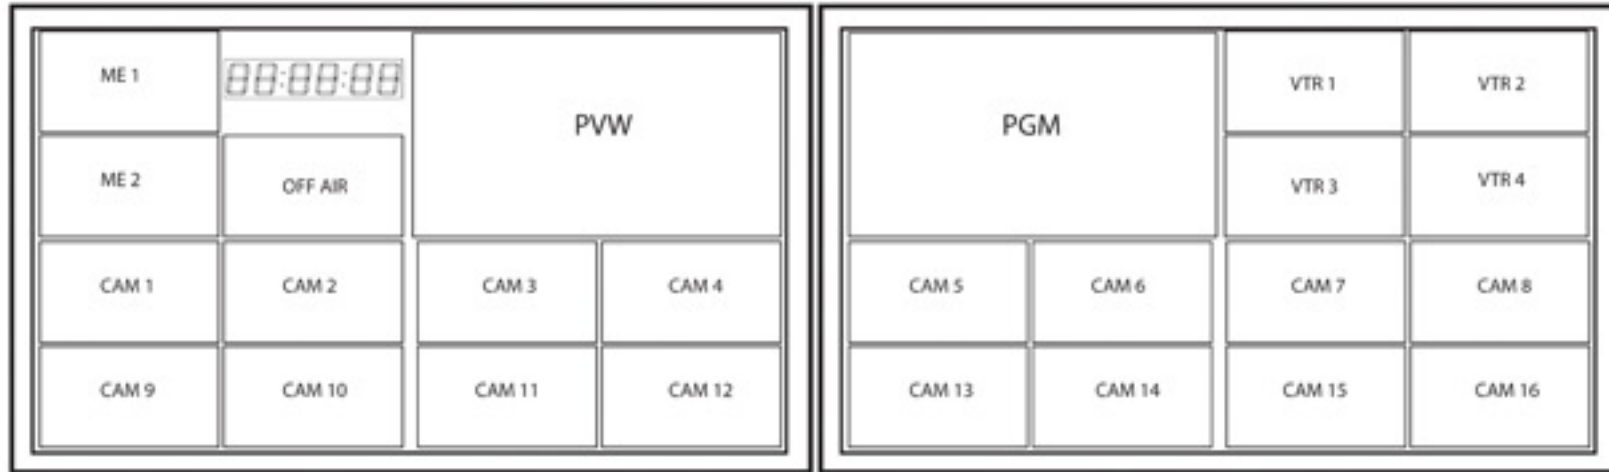

O B 1

Outside Broadcasting Van

PRODUCTION MONITORS PLACEMENT

Switcher

Sony MVS 6000 HD-SD Switcher

1 Piece

Camera

Sony hxc 100 hd-sd camera
 Sony hxcu-100 camera control unit
 Sony rcp-750 camera control panel
 Sony hdvf-c 730w
 Canon HDGC KJ20x8,5B KRSD lens
 Zoom adaptor
 Net adaptor
 Tripod
 Dolly
 Triax Camera cable

12 Piece
 12 Piece
 12 Piece
 12 Piece
 12 Piece
 12 Piece
 12 Piece
 12 Piece
 5 Piece
 2000 Meter

Preview Monitor

Sharp 45" LCD
 JVC 19" LCD ve JVC 15" LCD
 Sony 14" Monitor
 Sony 10" Monitor

2 Adet
 6 + 6 Adet
 1 Adet
 2 Adet