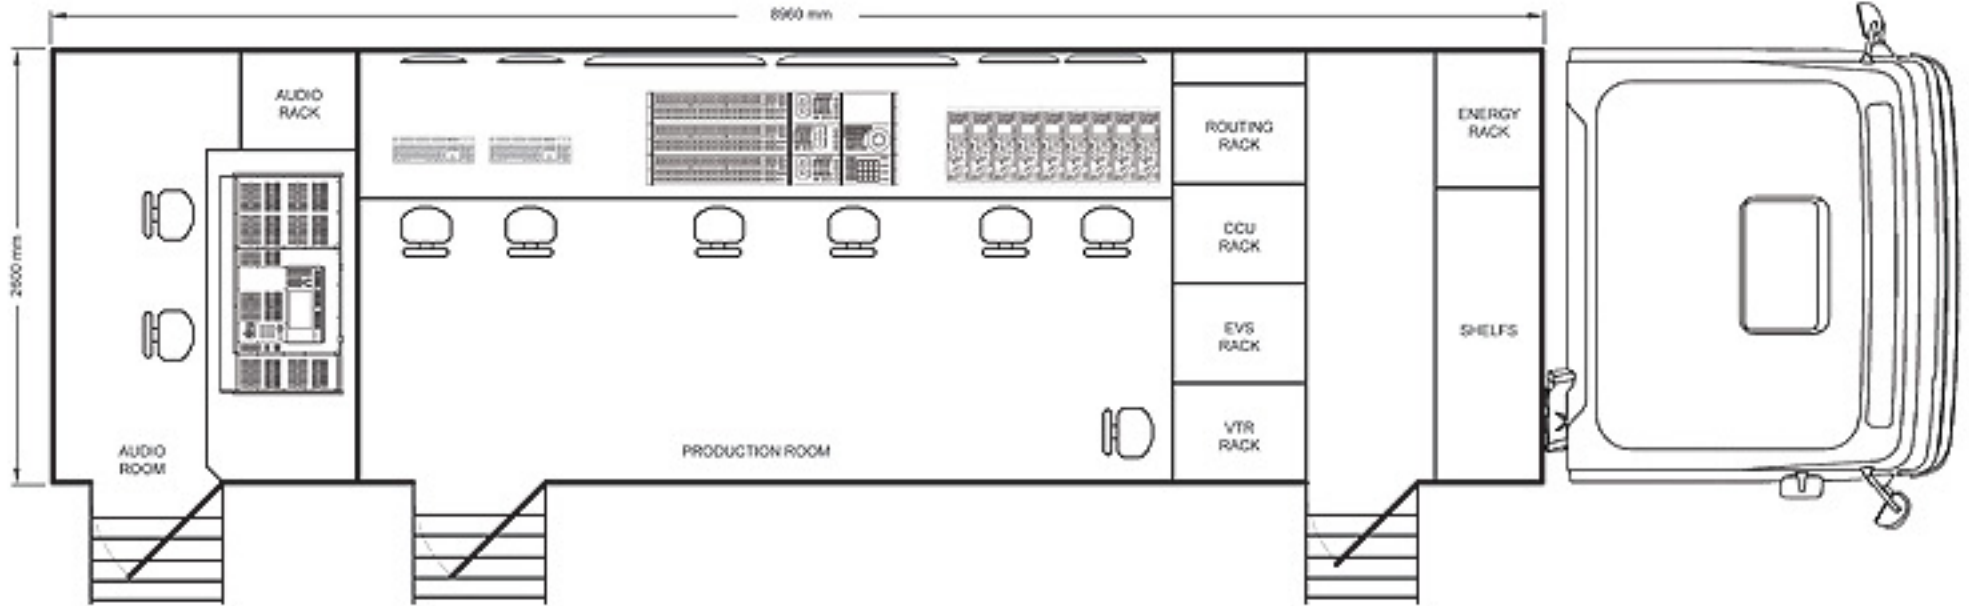

O B 1

Outside Broadcasting Van

PRODUCTION MONITORS PLACEMENT

Switcher

Sony MVS 6000 HD-SD Switcher

1 Piece

Camera

Sony hxc 100 hd-sd camera
 Sony hxcu-100 camera control unit
 Sony rcp-750 camera control panel
 Sony hdvf-c 730w
 Canon HDGC KJ20x8,5B KRSD lens
 Zoom adaptor
 Net adaptor
 Tripod
 Dolly
 Triax Camera cable

12 Piece
 12 Piece
 12 Piece
 12 Piece
 12 Piece
 12 Piece
 12 Piece
 12 Piece
 5 Piece
 2000 Meter

Preview Monitor

Sharp 45" LCD
 JVC 19" LCD ve JVC 15" LCD
 Sony 14" Monitor
 Sony 10" Monitor

2 Adet
 6 + 6 Adet
 1 Adet
 2 Adet