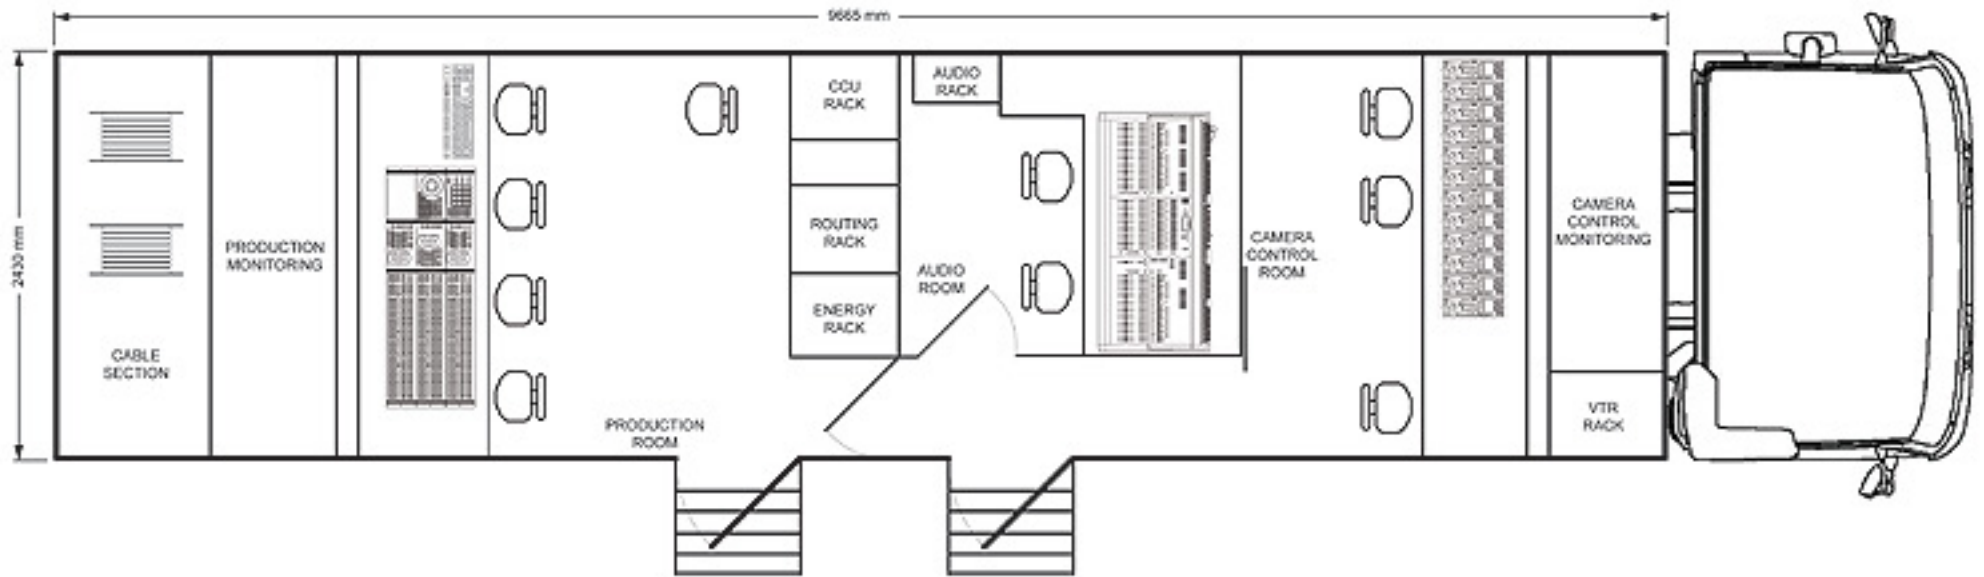

O B 3

Outside Broadcasting Van

PRODUCTION MONITORS PLACEMENT

CAMERA CONTROL MONITORS PLACEMENT

Switcher

SONY MVS 6000 HD-SD Switcher 2,5 Me 32 Input 24 Output 8 Key 2 Dve	1 Piece
---	---------

Camera

Sony HXC 100 HD-SDI Camera	12 Piece
Sony hxcu-100 Camera control unit	12 Piece
Sony rcp-750 camera control panel	12 Piece
Sony hdvf-c 730w	12 Piece
Fujinon HAS18X7.6 lens	12 Piece
Tripot sachtler	12 Piece
Triax Camera cable	1400 mt.

Preview Monitors

JVC 10"	32 Piece
JVC 19"	4 Piece
JVC 15"	1 Piece

Rec/Play

Sony HDW-2000 HD recorder	1 Piece
BLT SMS 3U HD-SD 4 ch video slow motion	1 Piece
Aja Kipro HDD HD-SD recorder	4 Piece
Easy Payout & ingest	2 Piece

OB3

Outside Broadcasting Van

Routing Switcher

Leitch Panecea 32x32 hd sdi router	1 Piece
Harris rcp 32x32 router panel	2 Piece
Harris rcp 32x1 router panel	2 Piece

Intercom

Telex zeus intercom system	4 Piece
Telex intercom unit	4 Piece