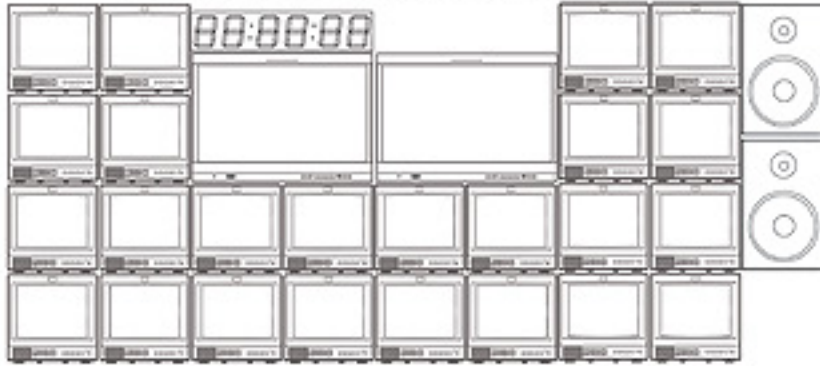

O B 3

Outside Broadcasting Van

PRODUCTION MONITORS PLACEMENT

CAMERA CONTROL MONITORS PLACEMENT

Switcher

SONY MVS 6000 HD-SD Switcher 2,5 Me 32 Input 24 Output 8 Key 2 Dve	1 Piece
---	---------

Camera

Sony HXC 100 HD-SDI Camera	12 Piece
Sony hxcu-100 Camera control unit	12 Piece
Sony rcp-750 camera control panel	12 Piece
Sony hdvf-c 730w	12 Piece
Fujinon HAS18X7.6 lens	12 Piece
Tripot sachtler	12 Piece
Triax Camera cable	1400 mt.

Preview Monitors

JVC 10"	32 Piece
JVC 19"	4 Piece
JVC 15"	1 Piece

Rec/Play

Sony HDW-2000 HD recorder	1 Piece
BLT SMS 3U HD-SD 4 ch video slow motion	1 Piece
Aja Kipro HDD HD-SD recorder	4 Piece
Easy Payout & ingest	2 Piece

OB3

Outside Broadcasting Van

Routing Switcher

Leitch Panecea 32x32 hd sdi router	1 Piece
Harris rcp 32x32 router panel	2 Piece
Harris rcp 32x1 router panel	2 Piece

Intercom

Telex zeus intercom system	4 Piece
Telex intercom unit	4 Piece