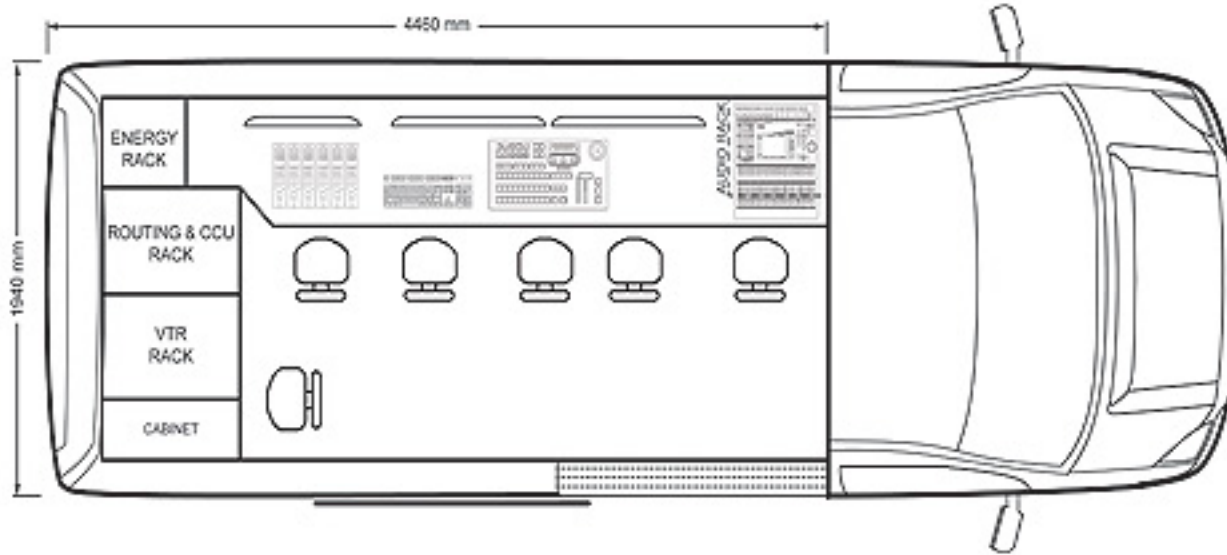

OB4

Outside Broadcasting Van

PRODUCTION MONITORS PLACEMENT

Switcher

Philips DD 10 switcher	1 Piece
------------------------	---------

Camera

Grass Valley LDK-400 camera	6 Piece
Grass Valley LDK4501 camera control unit	6 Piece
Grass Valley LDK-4640 camera control panel	6 Piece
Grass Valley LDK-5310	6 Piece
Fujinon A16X9BRM-28 lens	6 Piece
Triax camera cable	1000 mt.