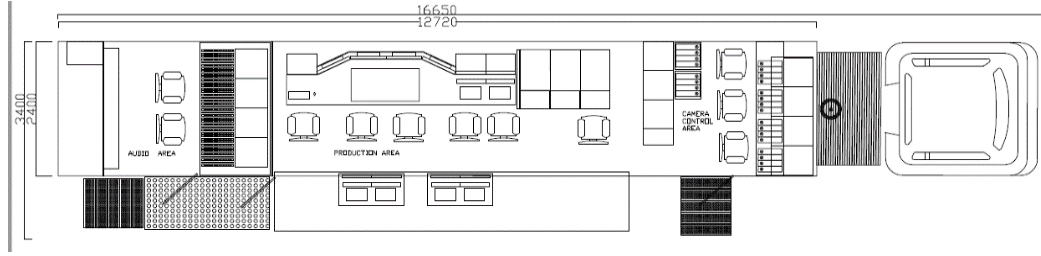

OB12

Outside Broadcasting Van

RESİM MASASI

Adet

Sony MVS-7000X 40 IN - 24 OUT Resim Masası

1

KAMERA

Adet