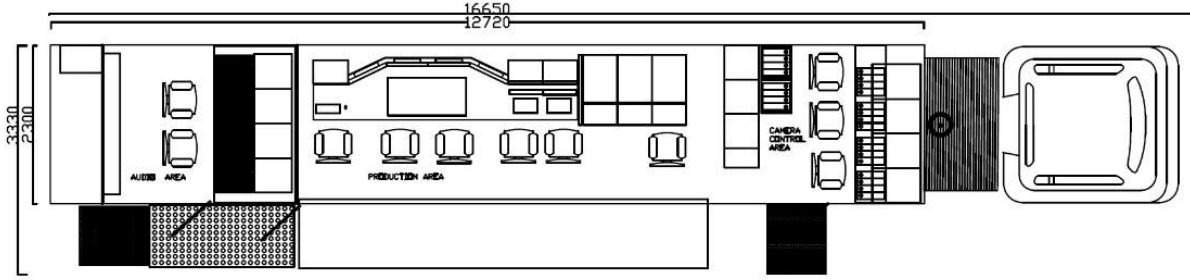

OB14

Outside Broadcasting Van

RESİM MASASI

Adet

Sony MVS-7000X 40 IN - 24 OUT Resim Masası

1

KAMERA

Adet