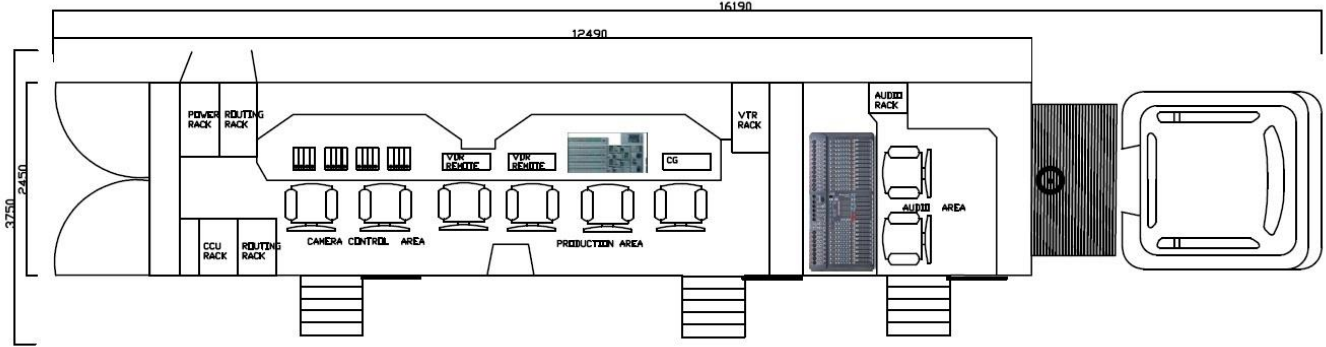

OB7

Outside Broadcasting Van

CAMERA CONTROL MONITOR PLACEMENT

PRODUCTION MONITOR PLACEMENT

RESİM MASASI

Adet

Sony MVS-6000 Resim Masası

1