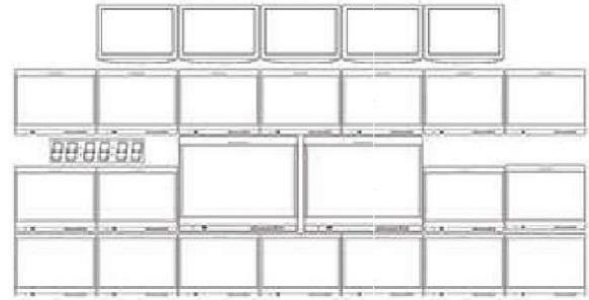

OB7

Outside Broadcasting Van

CAMERA CONTROL MONITOR PLACEMENT

PRODUCTION MONITOR PLACEMENT

RESİM MASASI

Adet

Sony MVS-6000 Resim Masası

1