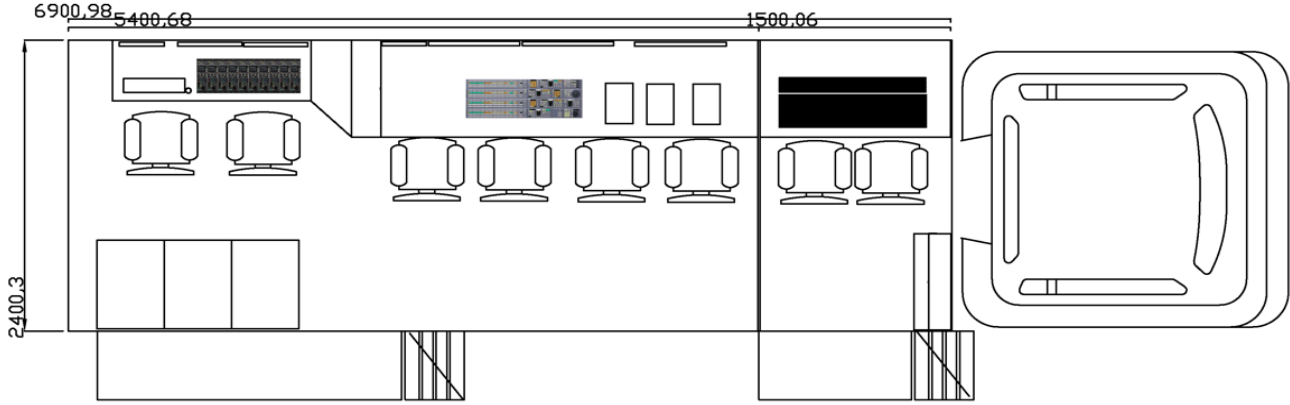

OB8

Outside Broadcasting Van

RESİM MASASI

Adet

Sony Mvs 3000A

1

KAMERA

Adet